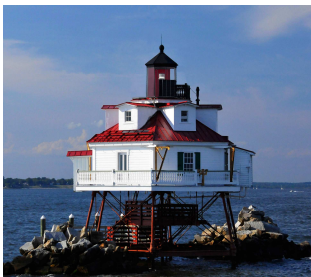

### Clean & Wax Special

**20% Off Clean and Wax Hullsides**

	<u>Reg. Price</u>	<u>Sale Price</u>
Up to 26'	\$10.00/ft	<b>\$ 8.00/ft</b>
27' - 34'	\$11.00/ft	<b>\$ 9.00/ft</b>
35' and over	\$12.00/ft	<b>\$10.00/ft</b>